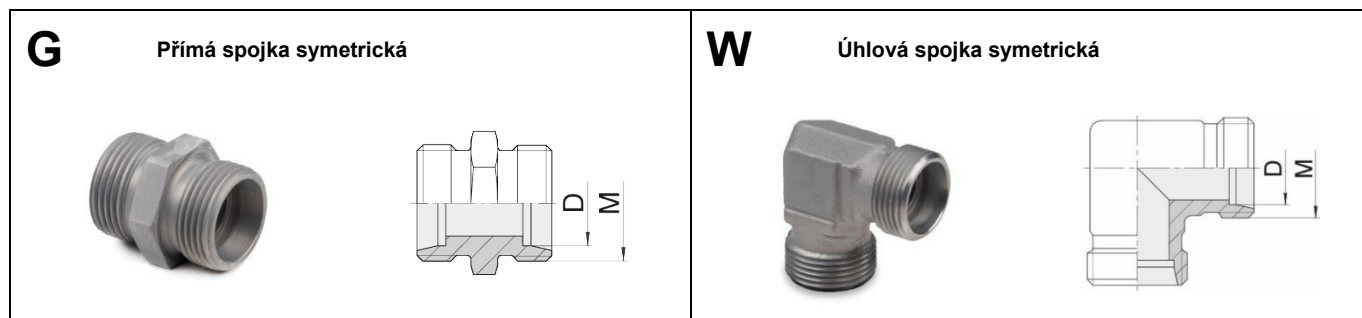

**Spojky DIN2353**

řada	D [mm]	M [mm]	pozinkovaná ocel		pozinkovaná ocel Zn-Ni		pozinkovaná ocel Guardian Seal®		nerezová ocel AISI 316	
			index	P [bar]	index	P [bar]	index	P [bar]	index	P [bar]
LL	4	8x1	HD-G-04LL	100	HD-G-04LL-CN	100	HD-G-04LL-W	100	HD-G-04LL-SS	100
	6	10x1	HD-G-06LL	100	HD-G-06LL-CN	100	HD-G-06LL-W	100	HD-G-06LL-SS	100
	8	12x1	HD-G-08LL	100	HD-G-08LL-CN	100	HD-G-08LL-W	100	HD-G-08LL-SS	100
L	6	12x1,5	HD-G-06L	500	HD-G-06L-CN	500	HD-G-06L-W	500	HD-G-06L-SS	500
	8	14x1,5	HD-G-08L	500	HD-G-08L-CN	500	HD-G-08L-W	500	HD-G-08L-SS	500
	10	16x1,5	HD-G-10L	500	HD-G-10L-CN	500	HD-G-10L-W	500	HD-G-10L-SS	500
	12	18x1,5	HD-G-12L	400	HD-G-12L-CN	400	HD-G-12L-W	400	HD-G-12L-SS	400
	15	22x1,5	HD-G-15L	400	HD-G-15L-CN	400	HD-G-15L-W	400	HD-G-15L-SS	400
	18	26x1,5	HD-G-18L	400	HD-G-18L-CN	400	HD-G-18L-W	400	HD-G-18L-SS	400
	22	30x2	HD-G-22L	250	HD-G-22L-CN	250	HD-G-22L-W	250	HD-G-22L-SS	250
	28	36x2	HD-G-28L	250	HD-G-28L-CN	250	HD-G-28L-W	250	HD-G-28L-SS	250
	35	45x2	HD-G-35L	250	HD-G-35L-CN	250	HD-G-35L-W	250	HD-G-35L-SS	250
S	6	14x1,5	HD-G-06S	800	HD-G-06S-CN	800	HD-G-06S-W	800	HD-G-06S-SS	800
	8	16x1,5	HD-G-08S	800	HD-G-08S-CN	800	HD-G-08S-W	800	HD-G-08S-SS	800
	10	18x1,5	HD-G-10S	800	HD-G-10S-CN	800	HD-G-10S-W	800	HD-G-10S-SS	800
	12	20x1,5	HD-G-12S	630	HD-G-12S-CN	630	HD-G-12S-W	630	HD-G-12S-SS	630
	14	22x1,5	HD-G-14S	630	HD-G-14S-CN	630	HD-G-14S-W	630	HD-G-14S-SS	630
	16	24x1,5	HD-G-16S	630	HD-G-16S-CN	630	HD-G-16S-W	630	HD-G-16S-SS	630
	20	30x2	HD-G-20S	420	HD-G-20S-CN	420	HD-G-20S-W	420	HD-G-20S-SS	420
	25	36x2	HD-G-25S	420	HD-G-25S-CN	420	HD-G-25S-W	420	HD-G-25S-SS	420
	30	42x2	HD-G-30S	420	HD-G-30S-CN	420	HD-G-30S-W	420	HD-G-30S-SS	420
38	52x2	HD-G-38S	420	HD-G-38S-CN	420	HD-G-38S-W	420	HD-G-38S-SS	420	