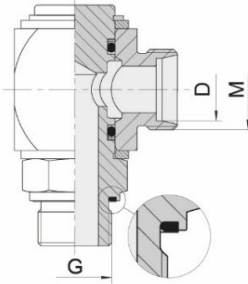

Přípojky DIN2353

WHS – BE / ME

Typ přípojného závitu **G:** **BSP / METRICKÝ**

Úhlová přípojka kyvná
(pro pomalé otáčení a kyvné pohyby do 360°, do teploty + 70°C, verze SS: - 15° + + 100°C)

Způsob utěsnění: elastomerové těsnění NBR nebo FKM (viton) v pravouhlé drážce – DIN 3852-E, o-ringy NBR nebo FKM (viton)

Koefficient bezpečnosti: **4:1**

řada	D [mm]	M [mm]	G	pozinkovaná ocel / NBR		pozinkovaná ocel Zn-Ni / NBR		pozinkovaná ocel Guardian Seal® / NBR		nerezová ocel AISI 316 / viton	
				index	P [bar]	index	P [bar]	index	P [bar]	index	P [bar]
L	6	12x1,5	1/8"	-	-	HD-WHS-06L-BE-02-CN	100	HD-WHS-06L-BE-02-W	250	HD-WHS-06L-BE-02-SS	250
	6	12x1,5	1/4"	-	-	-	-	HD-WHS-06L-BE-04-W	250	HD-WHS-06L-BE-04-SS	250
	6	12x1,5	3/8"	-	-	-	-	-	-	HD-WHS-06L-BE-06-SS	250
	8	14x1,5	1/4"	-	-	HD-WHS-08L-BE-04-CN	100	HD-WHS-08L-BE-04-W	250	HD-WHS-08L-BE-04-SS	250
	8	14x1,5	3/8"	-	-	-	-	-	-	HD-WHS-08L-BE-06-SS	250
	10	16x1,5	1/4"	-	-	HD-WHS-10L-BE-04-CN	100	HD-WHS-10L-BE-04-W	250	HD-WHS-10L-BE-04-SS	250
	10	16x1,5	3/8"	-	-	-	-	HD-WHS-10L-BE-06-W	250	HD-WHS-10L-BE-06-SS	250
	12	18x1,5	1/4"	-	-	-	-	-	-	HD-WHS-12L-BE-04-SS	250
	12	18x1,5	3/8"	-	-	HD-WHS-12L-BE-06-CN	100	HD-WHS-12L-BE-06-W	250	HD-WHS-12L-BE-06-SS	250
	12	18x1,5	1/2"	-	-	-	-	HD-WHS-12L-BE-08-W	250	HD-WHS-12L-BE-08-SS	250
	15	22x1,5	1/2"	-	-	HD-WHS-15L-BE-08-CN	100	HD-WHS-15L-BE-08-W	250	HD-WHS-15L-BE-08-SS	250
	18	26x1,5	1/2"	-	-	HD-WHS-18L-BE-08-CN	100	HD-WHS-18L-BE-08-W	160	HD-WHS-18L-BE-08-SS	160
	22	30x2	3/4"	-	-	HD-WHS-22L-BE-12-CN	100	HD-WHS-22L-BE-12-W	160	HD-WHS-22L-BE-12-SS	160
	28	36x2	1"	-	-	HD-WHS-28L-BE-16-CN	100	HD-WHS-28L-BE-16-W	100	HD-WHS-28L-BE-16-SS	100
35	45x2	1.1/4"	-	-	-	-	HD-WHS-35L-BE-20-W	100	HD-WHS-35L-BE-20-SS	100	
42	52x2	1.1/2"	-	-	-	-	HD-WHS-42L-BE-24-W	100	HD-WHS-42L-BE-24-SS	100	
S	6	14x1,5	1/4"	-	-	HD-WHS-06S-BE-04-CN	400	HD-WHS-06S-BE-04-W	400	HD-WHS-06S-BE-04-SS	400
	6	14x1,5	3/8"	-	-	-	-	-	-	HD-WHS-06S-BE-06-SS	400
	8	16x1,5	1/4"	-	-	HD-WHS-08S-BE-04-CN	400	HD-WHS-08S-BE-04-W	400	HD-WHS-08S-BE-04-SS	400
	8	16x1,5	3/8"	-	-	-	-	-	-	HD-WHS-08S-BE-06-SS	400
	10	18x1,5	1/4"	-	-	-	-	-	-	HD-WHS-10S-BE-04-SS	400
	10	18x1,5	3/8"	-	-	HD-WHS-10S-BE-06-CN	400	HD-WHS-10S-BE-06-W	400	HD-WHS-10S-BE-06-SS	400
	12	20x1,5	3/8"	-	-	HD-WHS-12S-BE-06-CN	400	HD-WHS-12S-BE-06-W	400	HD-WHS-12S-BE-06-SS	400
	14	22x1,5	1/2"	-	-	HD-WHS-14S-BE-08-CN	400	HD-WHS-14S-BE-08-W	400	HD-WHS-14S-BE-08-SS	400
	16	24x1,5	1/2"	-	-	HD-WHS-16S-BE-08-CN	400	HD-WHS-16S-BE-08-W	400	HD-WHS-16S-BE-08-SS	400
	20	30x2	3/4"	-	-	HD-WHS-20S-BE-12-CN	400	HD-WHS-20S-BE-12-W	250	HD-WHS-20S-BE-12-SS	250
	25	36x2	1"	-	-	-	-	HD-WHS-25S-BE-16-W	250	HD-WHS-25S-BE-16-SS	250
	30	42x2	1.1/4"	-	-	-	-	HD-WHS-30S-BE-20-W	250	HD-WHS-30S-BE-20-SS	250
	38	52x2	1.1/2"	-	-	-	-	HD-WHS-38S-BE-24-W	250	HD-WHS-38S-BE-24-SS	250